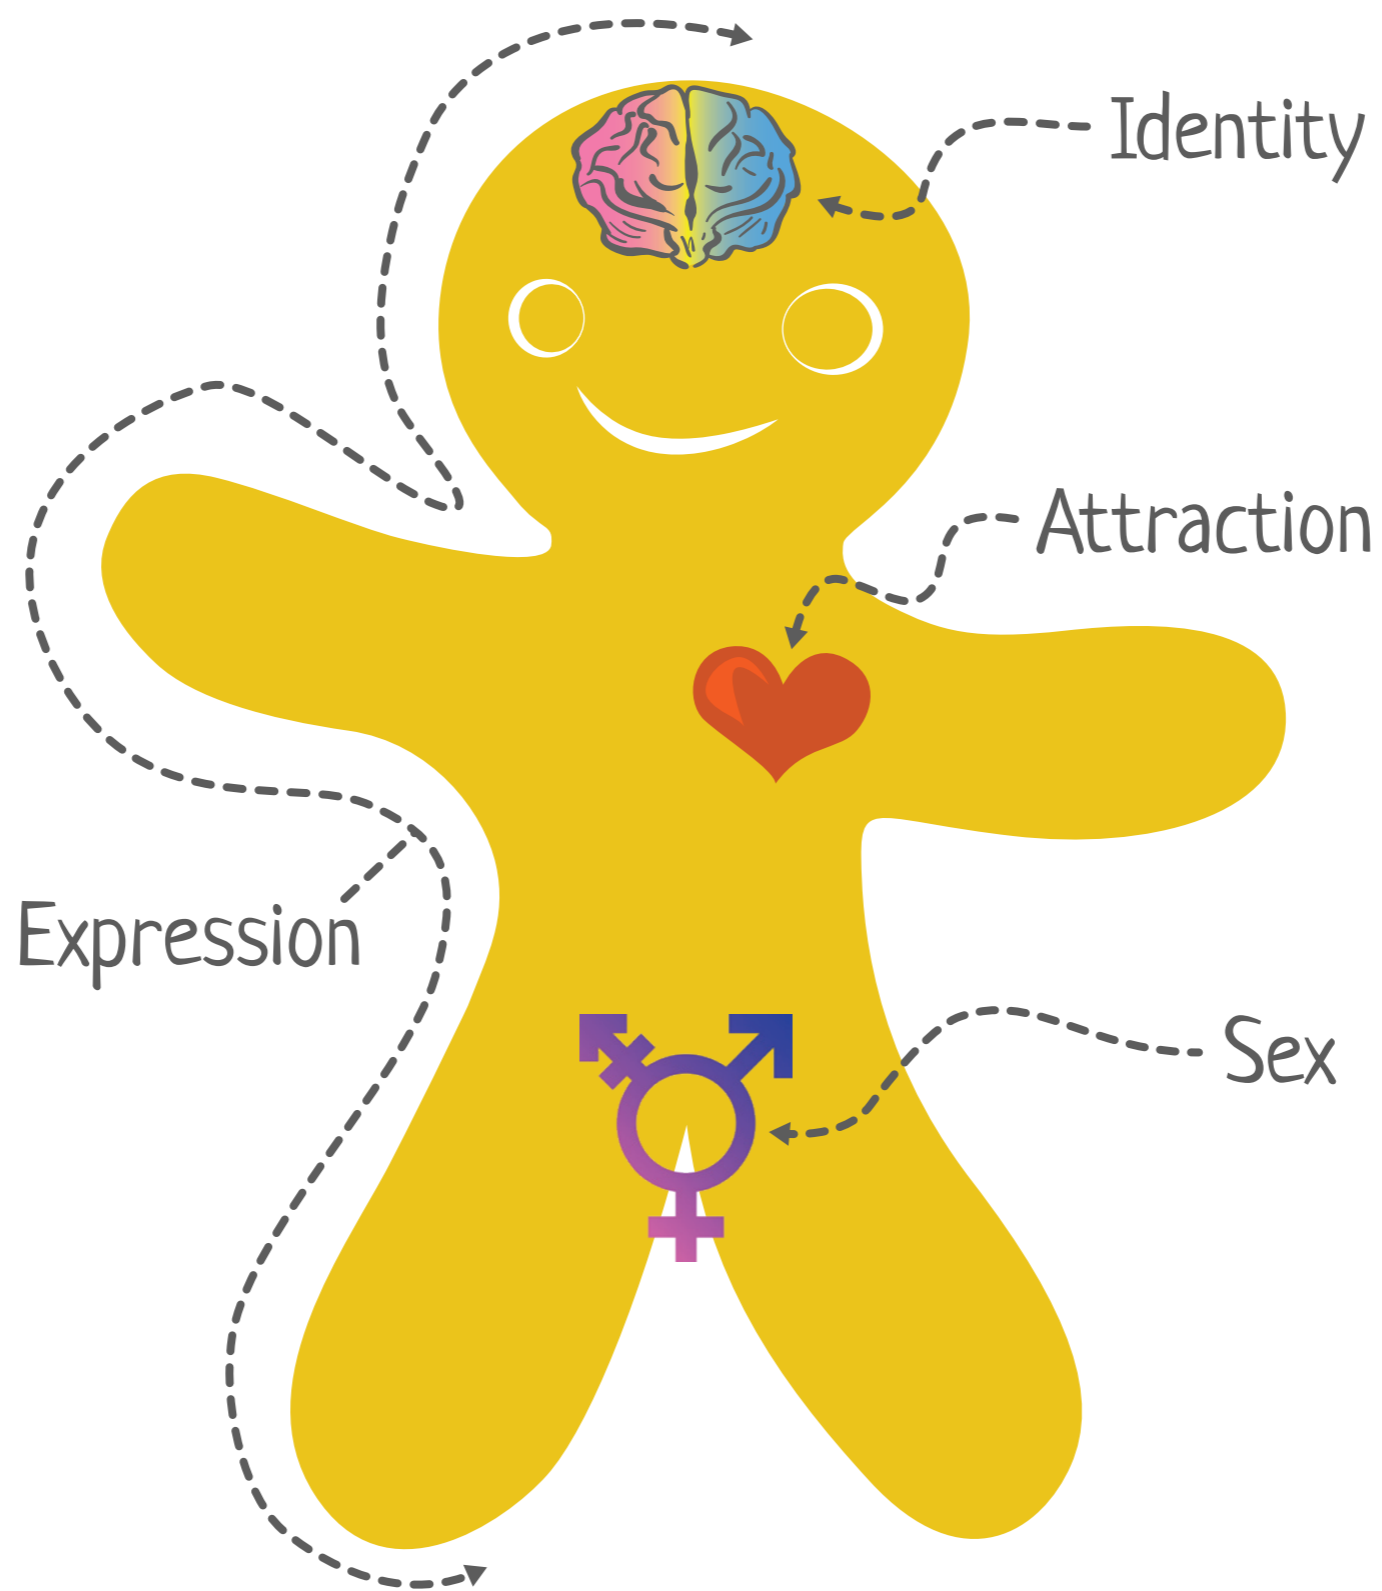

# The Genderbread Person v4 by its pronounced METROsexual.com

⊘ means a lack of what's on the right side

## Gender Identity

- ⊘ → Woman-ness
- ⊘ → Man-ness

## Gender Expression

- ⊘ → Femininity
- ⊘ → Masculinity

- ### Romantically Attracted to...
- ⊘ → Women a/o Feminine a/o Female People
  - ⊘ → Men a/o Masculine a/o Male People